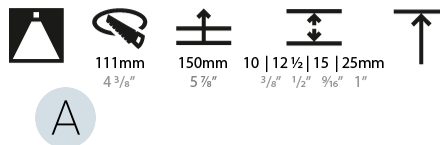

PHYSICAL

Shape: Round
Diameter (mm): 107
Diameter (in): 4 3/16
Height (mm): 130
Height (in): 5 1/8
Ceiling Thickness (mm): 10 / 12.5 / 15 / 25
Ceiling Thickness (in): 3/8 or 1/2 or 9/16 or 1
Min. Recessing Depth (mm): 150
Min. Recessing Depth (in): 5 7/8
Light Distribution: Downlight
Weight (kg): 0.646
Weight (lbs): 1.42
Fixture Finish: SSR / BKV / CWI / CRY / HAB / LAG / UFT / ITA / RUA / RUR / MIC / FTG / MYG / TWT / LOD / PUS / FRO / FUP / KIA / POP / BLS / SPG / MEY / GOH / GUM / CHC / COM / ABZ / JAG / OBR / MOS / ROR
Fixture Material: Aluminum Die Cast
Cut-out Measurements: Ø 111mm / 4 3/8"
Upon Request: Unique Ceiling Thickness

ELECTRICAL

Lamp Type: LED (Zhaga Standard)
Input Wattage (W): 15
Total Output Wattage (W): 14.7
Dimming: Dali Dimming
Driver Included: No
Driver Location: Recessed Housing
Driver Type: Constant Current - 120Vac
Driver Class: Class 2
Housing: See components
Input Voltage (V): 120
Constant Current (MA): 350

LED

Number of LEDs: 1
Color Temperature (°K): Warm Dim
Max. Delivered Lumen (lm): 766
Nominal Lumen (lm): 1140
CRI: >90 CRI
Lamp Life (hrs): 50000
Upon Request: RGB-W Tunable White Special Color Temperature Special LED

OPTICAL

Reflector°: 18 / 42 / 60
Optic°: Lens Pack - No Lens / Linear Spread Lens / Honeycomb / Spread Lens
Upon Request: Special Beam Angles

RATINGS AND CERTIFICATIONS