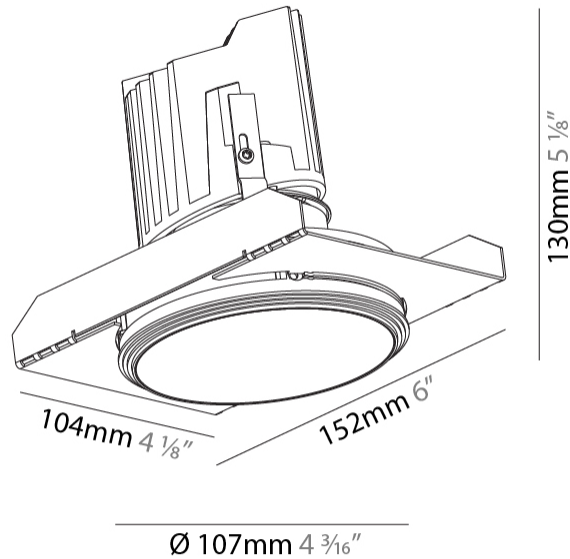

PHYSICAL

Shape: Round
Diameter (mm): 107
Diameter (in): 4 3/16
Height (mm): 130
Height (in): 5 1/8
Ceiling Thickness (mm): 10 / 12.5 / 15 / 25
Ceiling Thickness (in): 3/8 or 1/2 or 9/16 or 1
Min. Recessing Depth (mm): 150
Min. Recessing Depth (in): 5 7/8
Light Distribution: Downlight
Weight (kg): 0.646
Weight (lbs): 1.42
Fixture Finish: SSR / BKV / CWI / CRY / HAB / LAG / UFT / ITA / RUA / RUR / MIC / FTG / MYG / TWT / LOD / PUS / FRO / FUP / KIA / POP / BLS / SPG / MEY / GOH / GUM / CHC / COM / ABZ / JAG / OBR / MOS / ROR
Fixture Material: Aluminum Die Cast
Cut-out Measurements: Ø 111mm / 4 3/8"
Upon Request: Unique Ceiling Thickness

ELECTRICAL

Lamp Type: LED (Zhaga Standard)
Input Wattage (W): 15
Total Output Wattage (W): 14.7
Dimming: Dali Dimming
Driver Included: No
Driver Location: Recessed Housing
Driver Type: Constant Current - 120Vac
Driver Class: Class 2
Housing: See components
Input Voltage (V): 120
Constant Current (MA): 350

LED

Number of LEDs: 1
Color Temperature (°K): Warm Dim
Max. Delivered Lumen (lm): 766
Nominal Lumen (lm): 1140
CRI: >90 CRI
Lamp Life (hrs): 50000
Upon Request: RGB-W Tunable White Special Color Temperature Special LED

OPTICAL

Reflector°: 18 / 42 / 60
Optic°: Lens Pack - No Lens / Linear Spread Lens / Honeycomb / Spread Lens
Upon Request: Special Beam Angles

RATINGS AND CERTIFICATIONS