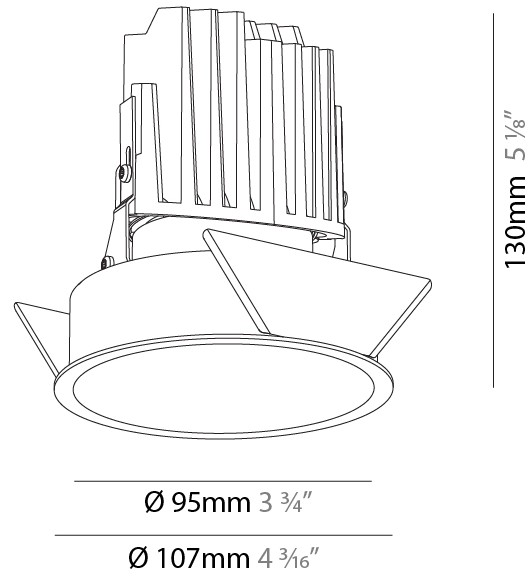

GENERAL

Series: Bioniq
Subseries: Bioniq Round Deep
Brand: Prolicht
Division: Architectural
Mounting Type: Recessed
Mounting Location: Ceiling
Subcategory: Downlight

PHYSICAL

Shape: Round
Diameter (mm): 107
Diameter (in): 4 3/16
Height (mm): 130
Height (in): 5 1/8
Ceiling Thickness (mm): 10 / 12.5 / 15
Ceiling Thickness (in): 3/8 or 1/2 or 9/16
Min. Recessing Depth (mm): 150
Min. Recessing Depth (in): 5 7/8
Light Distribution: Downlight
Weight (kg): 0.506
Weight (lbs): 1.12
Fixture Finish: SSR / BKV / CWI / CRY / HAB / LAG / UFT / ITA / RUA / RUR / MIC / FTG / MYG / TWT / LOD / PUS / FRO / FUP / KIA / POP / BLS / SPG / MEY / GOH / GUM / CHC / COM / ABZ / JAG / OBR / MOS / ROR
Fixture Material: Aluminum Die Cast
Cut-out Measurements: 98mm / 3 7/8"

ELECTRICAL

Lamp Type: LED (Zhaga Standard)
Total Output Wattage (W): 15
Dimming: Dali Dimming
Driver Included: No
Driver Location: Recessed Housing
Driver Type: Constant Current - 120Vac
Housing: See components
Input Voltage (V): 120
Constant Current (MA): 350

LED

Number of LEDs: 1
Color Temperature (°K): Warm Dim
Max. Delivered Lumen (lm): 760
Nominal Lumen (lm): 1140
CRI: >90 CRI

OPTICAL

Reflector: 20 / 40 / 60

RATINGS AND CERTIFICATIONS

Certified By: Certified for North American Standards
IP rating: IP20

PROJECT
TYPE
SPECIFIER
QUANTITY
DATE